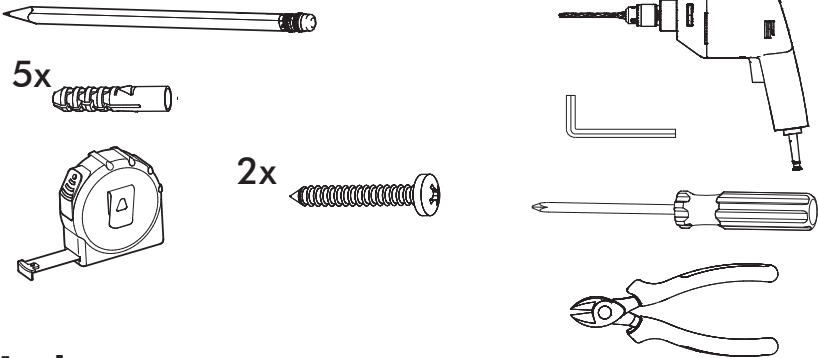

Excl.

Incl.

BuzziPleat Ripple

BuzziPleat Edel