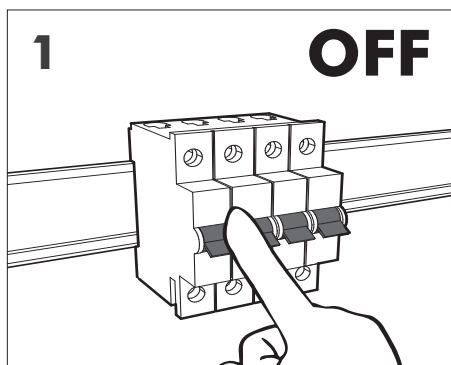

BuzziPleat LED

2 PERS.