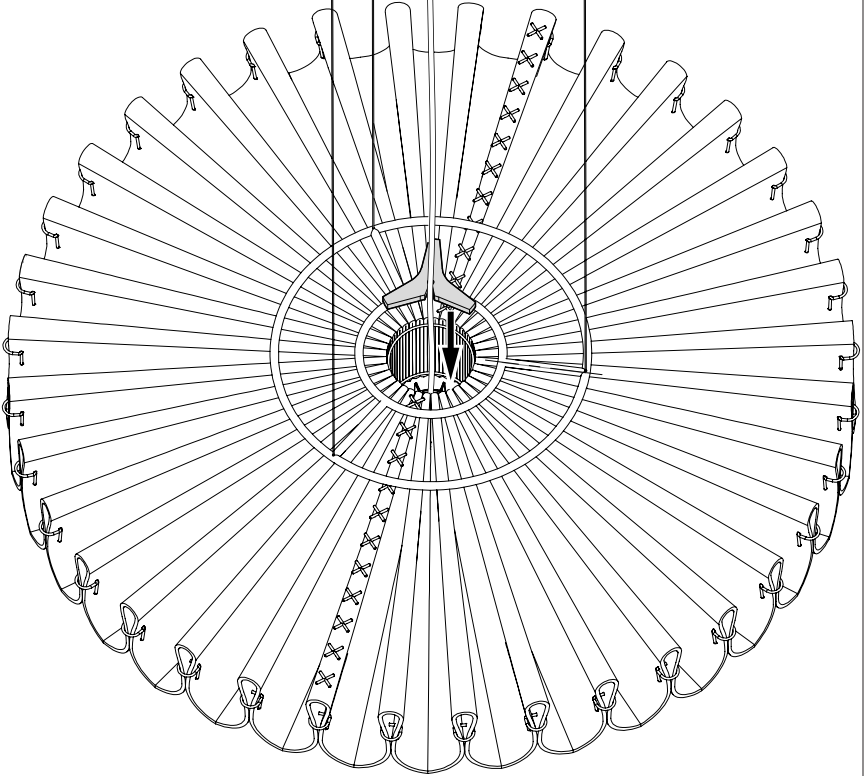

▲ The light source of this luminaire is not replaceable; when the light source reaches its end of life the whole luminaire shall be replaced.

Excl.

Incl.

BuzziPleat Ripple

BuzziPleat Edel

1x

Globe or Spot

BuzziPleat LED

9

10a

Connection including dimmable function

Dim-

Blue Neutral
Brown Line
Red Sleeve DIM +
Black Sleeve DIM -

Strip conductor
to ± 10 mm

10b Connection excluding dimmable function

- | | |
|--------------|----------|
| Blue | Neutral |
| Brown | Line |
| Red Sleeve | Not used |
| Black Sleeve | Not used |

Strip conductor
to ± 10 mm

11

12

13

14 Globe

Spot

BuzziSpace
Groeningenlei 141
2550 Antwerp, Kontich
Belgium
☎ +32 (0)3 846 10 00
✉ info@buzzi.space
🌐 www.buzzi.space

Doc nr.: A-0000003381/03
Last update: 02/10/2019