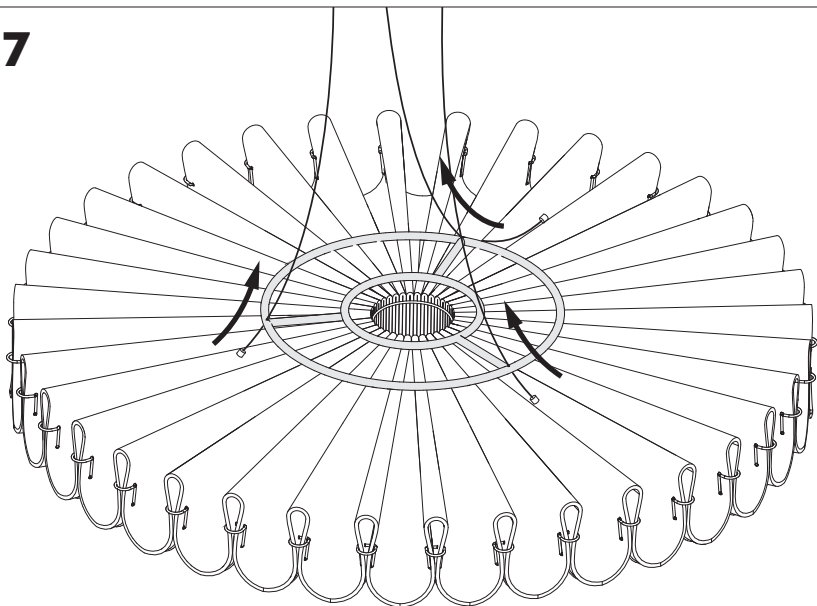

▲ The light source of this luminaire is not replaceable; when the light source reaches its end of life the whole luminaire shall be replaced.

Excl.

Incl.

BuzziPleat Ripple

BuzziPleat Edel

1x

Globe or Spot

BuzziPleat LED

2 PERS. 

3

4

5

6

6

7

8

9

10a

Connection including dimmable function

Dim-

Blue Neutral
Brown Line
Red Sleeve DIM +
Black Sleeve DIM -

Strip conductor
to ± 10 mm

10b Connection excluding dimmable function

- | | |
|--------------|----------|
| Blue | Neutral |
| Brown | Line |
| Red Sleeve | Not used |
| Black Sleeve | Not used |