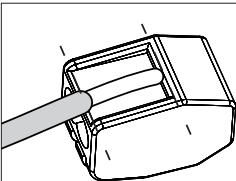

9

10a

Connection including dimmable function

Dim-

Blue Neutral
Brown Line
Red Sleeve DIM +
Black Sleeve DIM -

Strip conductor
to ± 10 mm

10b Connection excluding dimmable function

- | | |
|--------------|----------|
| Blue | Neutral |
| Brown | Line |
| Red Sleeve | Not used |
| Black Sleeve | Not used |