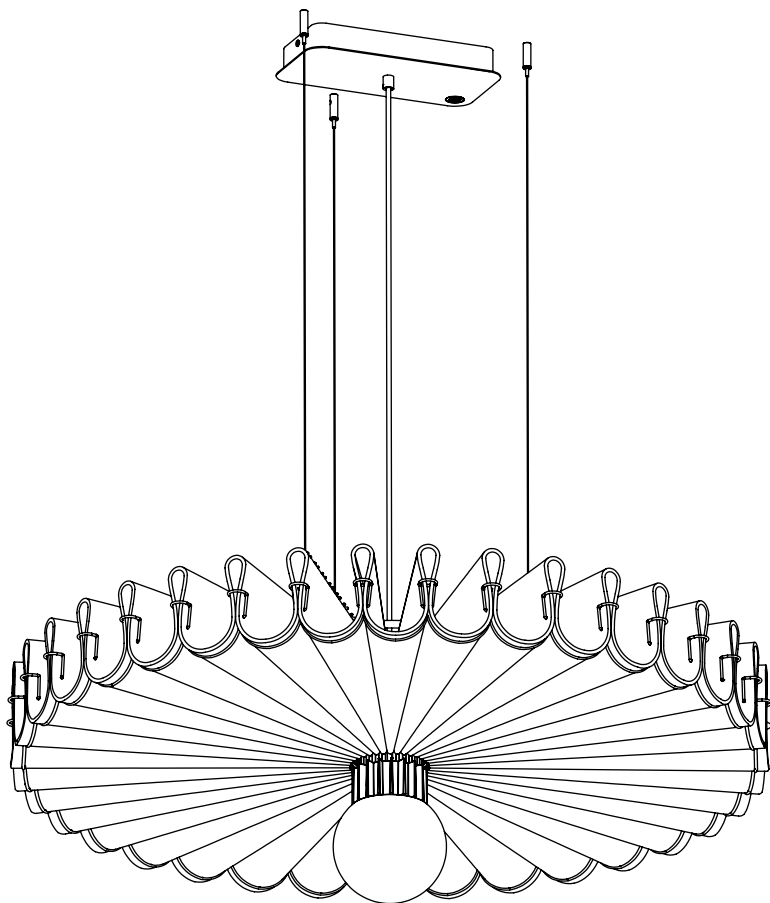

BuzziPleat LED

INSTALLATION MANUAL

220-240V

Technical info

Environmental Protection

Waste electrical products should not be disposed of with household waste. Please recycle where facilities exist. Check with your Local Authority or retailer for recycling advice.

▲ The light source of this luminaire is not replaceable; when the light source reaches its end of life the whole luminaire shall be replaced.

Excl.

Incl.

BuzziPleat Ripple

BuzziPleat Edel

1x

Globe or Spot

BuzziPleat LED

9

10a

Connection including dimmable function

Dim-

Blue Neutral
Brown Line
Red Sleeve DIM +
Black Sleeve DIM -

Strip conductor
to ± 10 mm

10b Connection excluding dimmable function

- | | |
|--------------|----------|
| Blue | Neutral |
| Brown | Line |
| Red Sleeve | Not used |
| Black Sleeve | Not used |