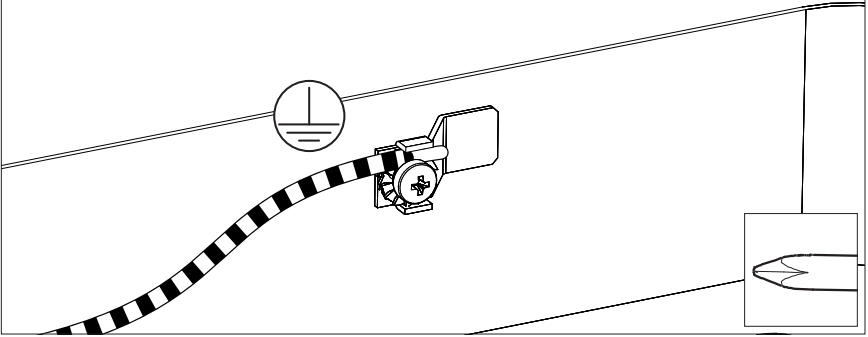

2 PERS. 

3

4

5

6

6

7

8

9

10a

Connection including dimmable function

Dim-

Blue Neutral
Brown Line
Red Sleeve DIM +
Black Sleeve DIM -

Strip conductor
to ± 10 mm

10b Connection excluding dimmable function

- | | |
|--------------|----------|
| Blue | Neutral |
| Brown | Line |
| Red Sleeve | Not used |
| Black Sleeve | Not used |