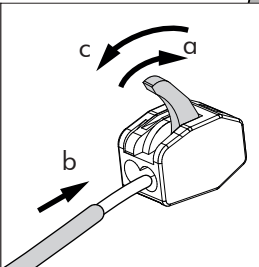

10b Connection excluding dimmable function

Blue	Neutral
Brown	Line
Red Sleeve	Not used
Black Sleeve	Not used

Strip conductor
to ± 10 mm