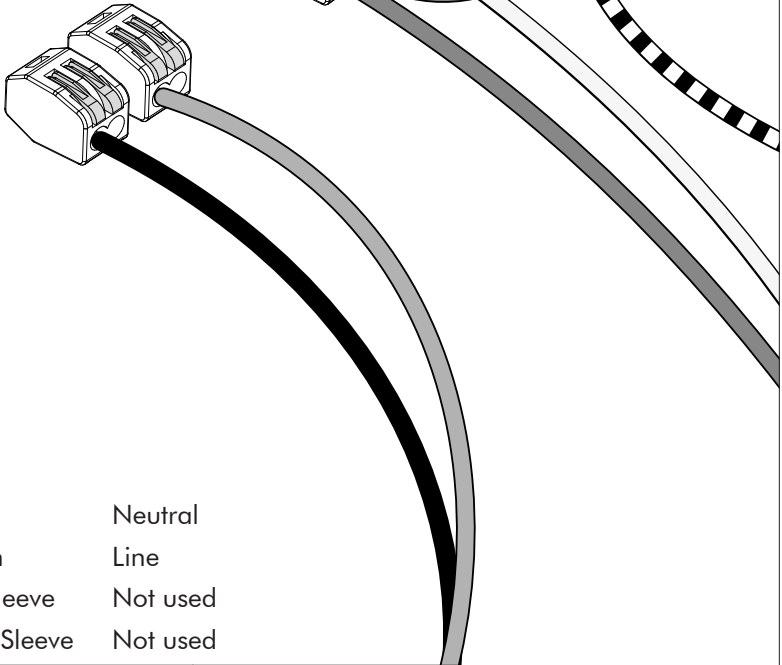

9

10a

Connection including dimmable function

Dim-

Blue Neutral
Brown Line
Red Sleeve DIM +
Black Sleeve DIM -

Strip conductor
to ± 10 mm

10b Connection excluding dimmable function

- | | |
|--------------|----------|
| Blue | Neutral |
| Brown | Line |
| Red Sleeve | Not used |
| Black Sleeve | Not used |