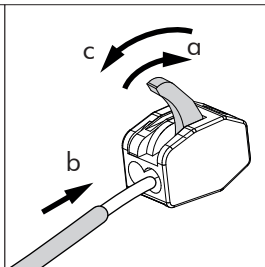

9

10a

Connection including dimmable function

Dim-

Blue Neutral
Brown Line
Red Sleeve DIM +
Black Sleeve DIM -

Strip conductor
to ± 10 mm

10b Connection excluding dimmable function

- | | |
|--------------|----------|
| Blue | Neutral |
| Brown | Line |
| Red Sleeve | Not used |
| Black Sleeve | Not used |