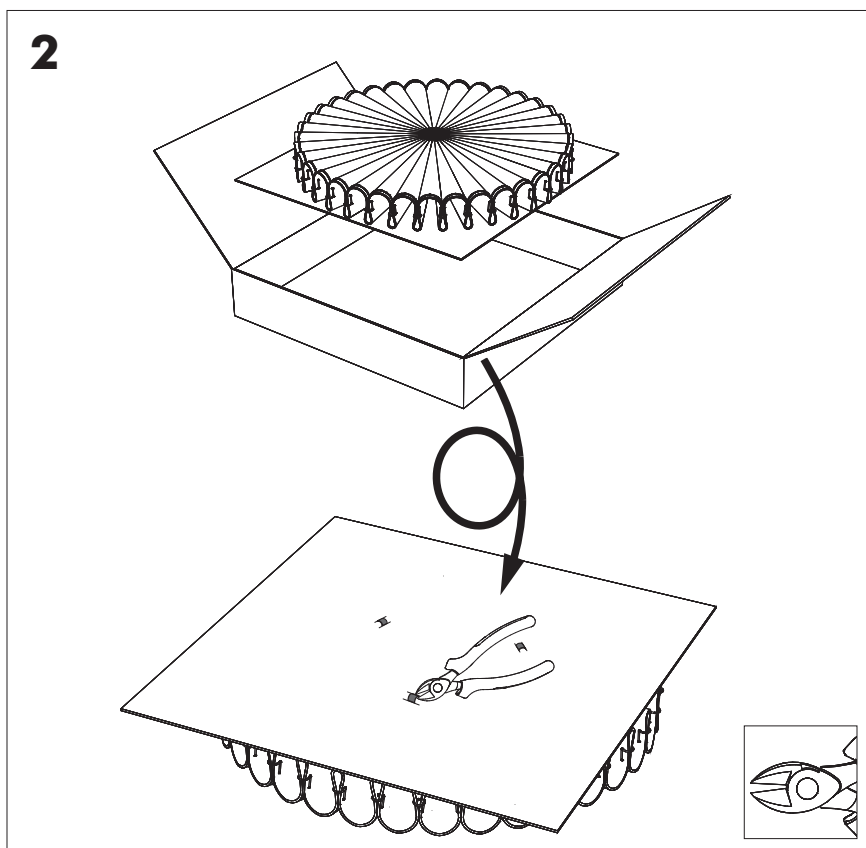

BuzziPleat LED

2 PERS.