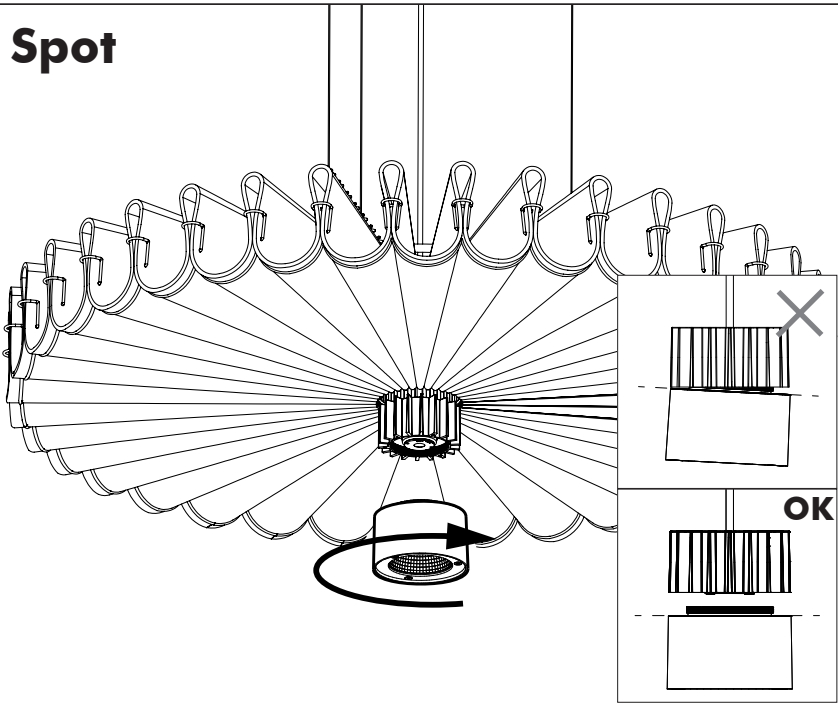

9

10a

Connection including dimmable function

Dim-

Blue Neutral
Brown Line
Red Sleeve DIM +
Black Sleeve DIM -

Strip conductor
to ± 10 mm

10b Connection excluding dimmable function

- | | |
|--------------|----------|
| Blue | Neutral |
| Brown | Line |
| Red Sleeve | Not used |
| Black Sleeve | Not used |

Strip conductor
to ± 10 mm

11

12

13

14 Globe

Spot

BuzziSpace
Groeningenlei 141
2550 Antwerp, Kontich
Belgium
☎ +32 (0)3 846 10 00
✉ info@buzzi.space
🌐 www.buzzi.space

Doc nr.: A-0000003381/03
Last update: 02/10/2019