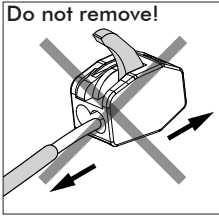

9

10a

Connection including dimmable function

Dim-

Blue Neutral
Brown Line
Red Sleeve DIM +
Black Sleeve DIM -

Strip conductor
to ± 10 mm

10b Connection excluding dimmable function

- | | |
|--------------|----------|
| Blue | Neutral |
| Brown | Line |
| Red Sleeve | Not used |
| Black Sleeve | Not used |