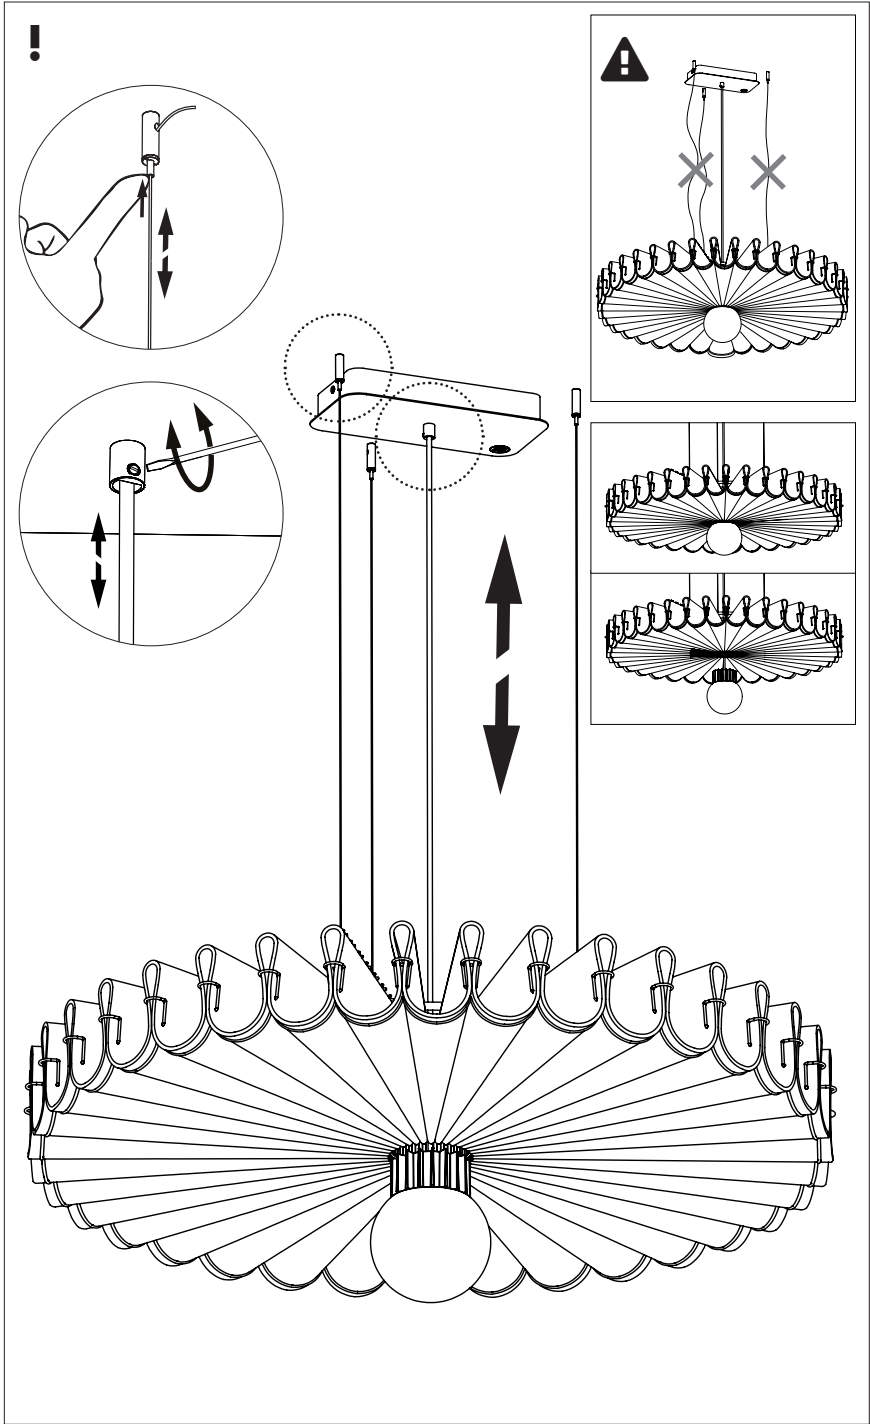

9

10a

Connection including dimmable function

Dim-

Blue Neutral
Brown Line
Red Sleeve DIM +
Black Sleeve DIM -

Strip conductor
to ± 10 mm

10b Connection excluding dimmable function

- | | |
|--------------|----------|
| Blue | Neutral |
| Brown | Line |
| Red Sleeve | Not used |
| Black Sleeve | Not used |

Strip conductor
to ± 10 mm

11

12

13

14 Globe

Spot

BuzziSpace
Groeningenlei 141
2550 Antwerp, Kontich
Belgium
☎ +32 (0)3 846 10 00
✉ info@buzzi.space
🌐 www.buzzi.space

Doc nr.: A-0000003381/03
Last update: 02/10/2019