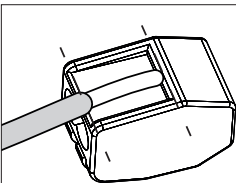

9

10a

Connection including dimmable function

Dim-

Blue Neutral
Brown Line
Red Sleeve DIM +
Black Sleeve DIM -

Strip conductor
to ± 10 mm

10b Connection excluding dimmable function

- | | |
|--------------|----------|
| Blue | Neutral |
| Brown | Line |
| Red Sleeve | Not used |
| Black Sleeve | Not used |