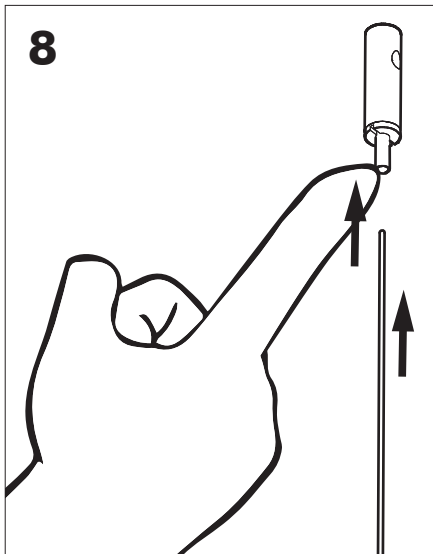

9

10a

Connection including dimmable function

Dim-

Blue Neutral
Brown Line
Red Sleeve DIM +
Black Sleeve DIM -

Strip conductor
to ± 10 mm

10b Connection excluding dimmable function

- | | |
|--------------|----------|
| Blue | Neutral |
| Brown | Line |
| Red Sleeve | Not used |
| Black Sleeve | Not used |