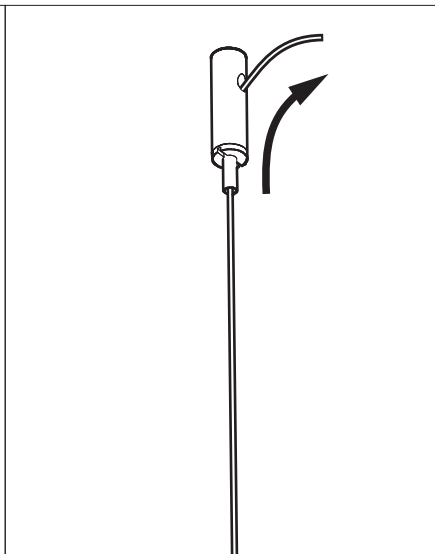

▲ The light source of this luminaire is not replaceable; when the light source reaches its end of life the whole luminaire shall be replaced.

Excl.

Incl.

BuzziPleat Ripple

BuzziPleat Edel

1x

Globe or Spot

BuzziPleat LED

9

10a

Connection including dimmable function

Dim-

Blue Neutral
Brown Line
Red Sleeve DIM +
Black Sleeve DIM -

Strip conductor
to ± 10 mm

10b Connection excluding dimmable function

- | | |
|--------------|----------|
| Blue | Neutral |
| Brown | Line |
| Red Sleeve | Not used |
| Black Sleeve | Not used |