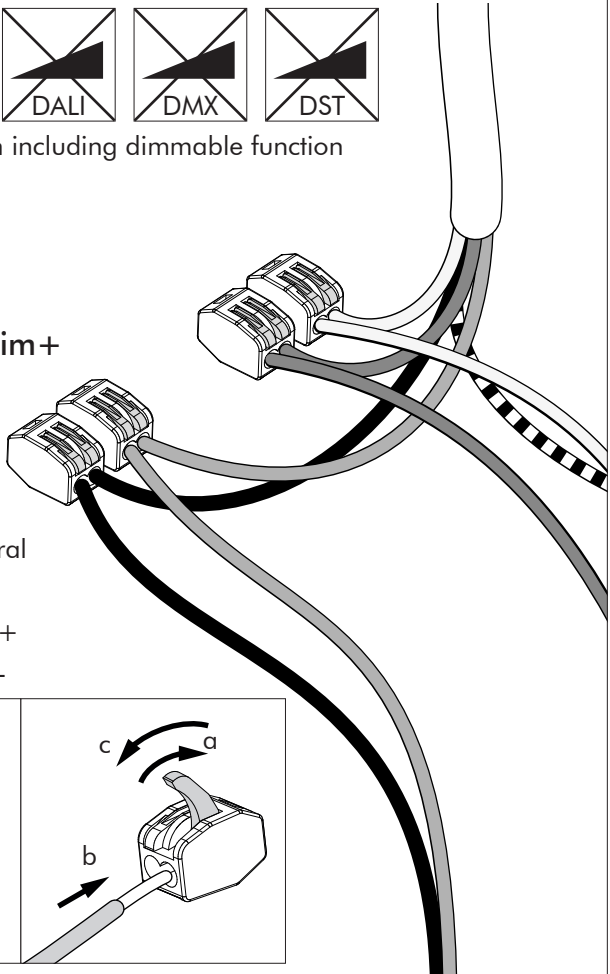

9

10a

Connection including dimmable function

Dim-

Blue Neutral
Brown Line
Red Sleeve DIM +
Black Sleeve DIM -

Strip conductor
to ± 10 mm

10b Connection excluding dimmable function

- | | |
|--------------|----------|
| Blue | Neutral |
| Brown | Line |
| Red Sleeve | Not used |
| Black Sleeve | Not used |