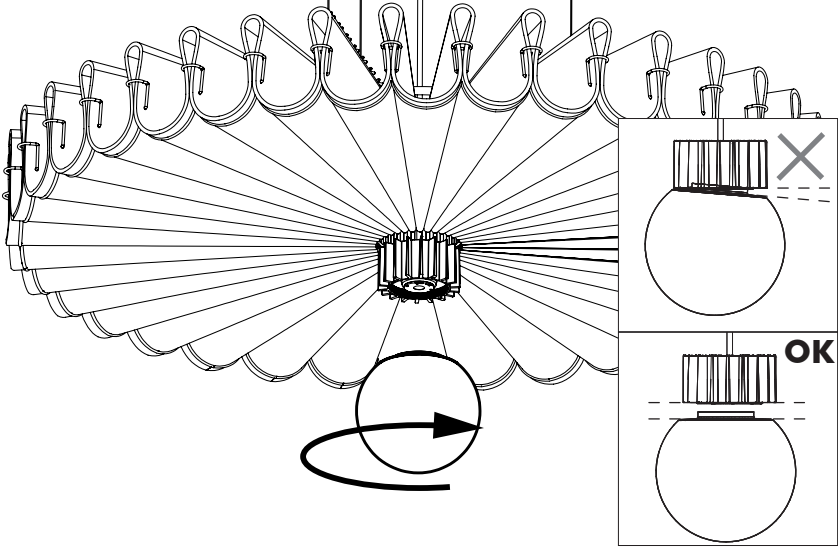

9

10a

Connection including dimmable function

Dim-

Blue Neutral
Brown Line
Red Sleeve DIM +
Black Sleeve DIM -

Strip conductor
to ± 10 mm

10b Connection excluding dimmable function

- | | |
|--------------|----------|
| Blue | Neutral |
| Brown | Line |
| Red Sleeve | Not used |
| Black Sleeve | Not used |

Strip conductor
to ± 10 mm

11

12

13

14 Globe

Spot

BuzziSpace
Groeningenlei 141
2550 Antwerp, Kontich
Belgium
☎ +32 (0)3 846 10 00
✉ info@buzzi.space
🌐 www.buzzi.space

Doc nr.: A-0000003381/03
Last update: 02/10/2019