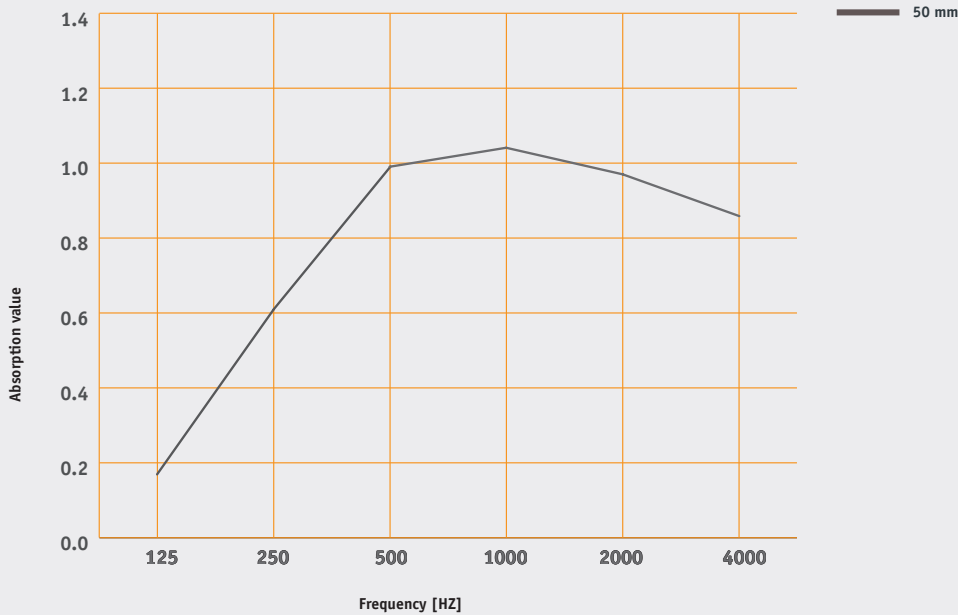

The absorption values are measured according to EN 354:2003

EASYphoto

Maintenance

The canvas can be carefully vacuumed under low power. If a stain appears on the canvas, it can be removed with a clean, damp cloth. If this does not work, you can try to wash the canvas at 30 degrees (do not spin) in the washing machine.

Note: Do not use strong cleaning agents such as dishwashing liquid, etc.

Installation

EASYphoto acoustic photo panel will be sent to you as a do-it-yourself package containing the profiles for the frame, the acoustic polyester wool and the acoustic canvas. Screws and plugs are not included with this product. Installation is very simple and can also be carried out by less experienced DIYers. Lengths greater than 190 cm can be supplied in several parts. EASYphoto is a permanent solution. The aluminium frame is screwed to the wall and the sound-absorbing filling is mounted using self-adhesive velcro strips. If desired, it is possible to have EASYphoto installed by the EASY Noise Control installation team. For more information, consult the EASYphoto installation manual.

#weareacoustics

EASY Noise Control is the specialist in acoustics and sound insulation. We are market leader in solutions at the field of room acoustics for buildings. In addition, we supply a wide range of acoustic materials directly from stock.

Ordering or more information

Visit our website or showroom for acoustic advice or contact us by telephone for an appointment on location.

Gessel 62 3454 MZ De Meern
+31 30 227 08 00
info@easy-noisecontrol.nl

Disclaimer

This text has been compiled with the utmost care. The same applies to the test results and further certificates. However, no rights may be derived from this text. However, no rights may be derived from this text. Changes are subject to modification.