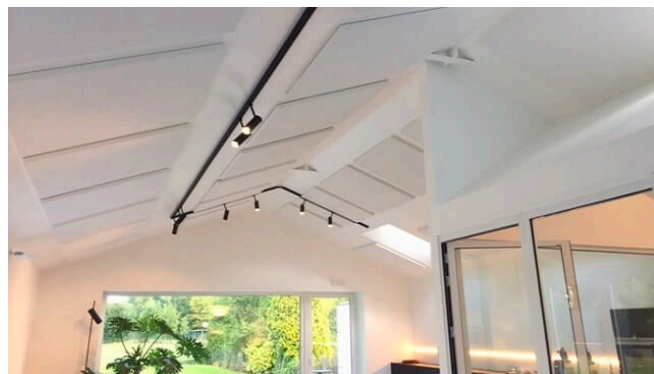

EASYceiling Direct

Acoustic ceiling panel

The EASYceiling direct are acoustic ceiling panels that have excellent sound absorption values. Because the panels can be glued directly to the structural ceiling, these panels are very suitable for rooms with a low height.

Advantages

- ✓ Glueable
- ✓ Straight edge or faceted edge
- ✓ Multiple sizes and colours

Applications

- Offices
- Restaurants
- Classrooms

Composition

The acoustic ceiling panels are made of glass wool.

Finish

The EASYceiling Direct is available in two versions: with a straight edge or with a faceted edge. When the panels have to be placed directly next to each other, it is best to opt for the faceted edge. Thanks to the narrow groove, this produces a beautiful result. The ceiling panels with a straight edge give a nice result when they are installed with space between them.

Size

The acoustic ceiling panels have a size of 60 x 60 cm, 120 x 60 cm and 120 x 120 cm and a thickness of 40 mm.

Colour