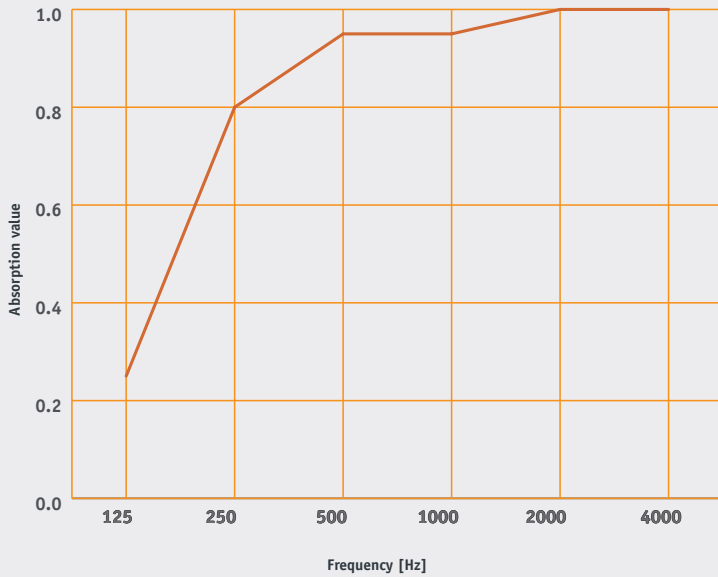

### Finish

The EASYceiling Direct is available in two versions: with a straight edge or with a faceted edge. When the panels have to be placed directly next to each other, it is best to opt for the faceted edge. Thanks to the narrow groove, this produces a beautiful result. The ceiling panels with a straight edge give a nice result when they are installed with space between them.

### Colour

The absorption values are measured according to EN 354:2003  
**EASYceiling Direct**  
per m2 element

**EASYceiling Direct 1200x1200,**  
suspension height 43 mm