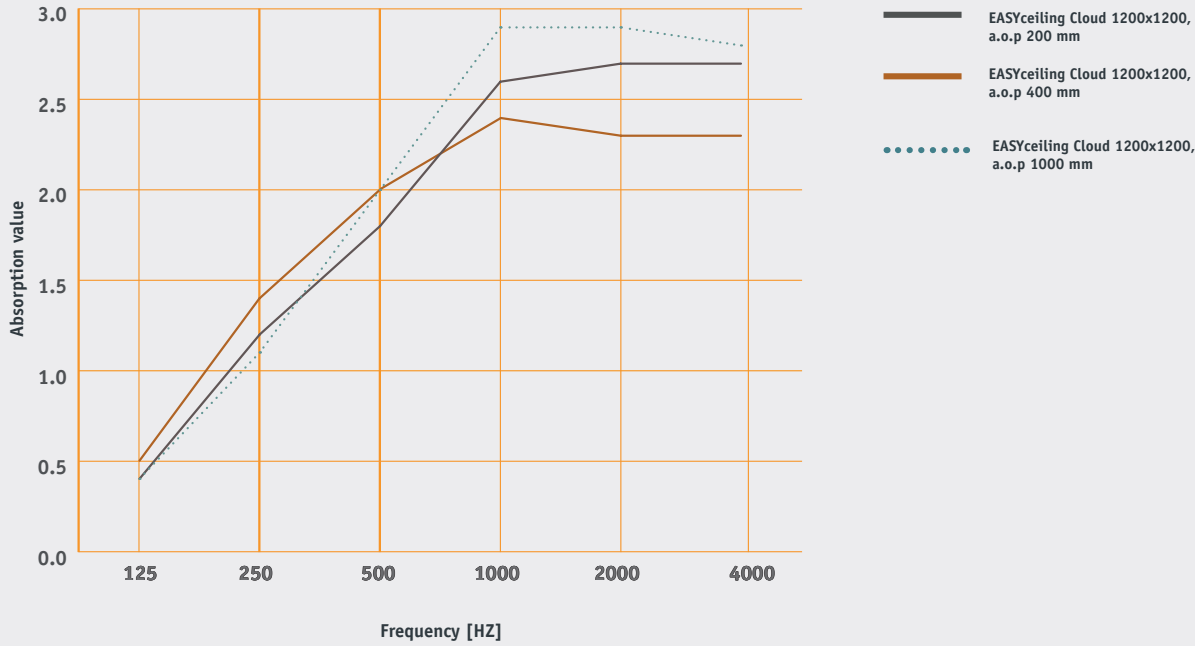

EASYceiling Cloud
per panel