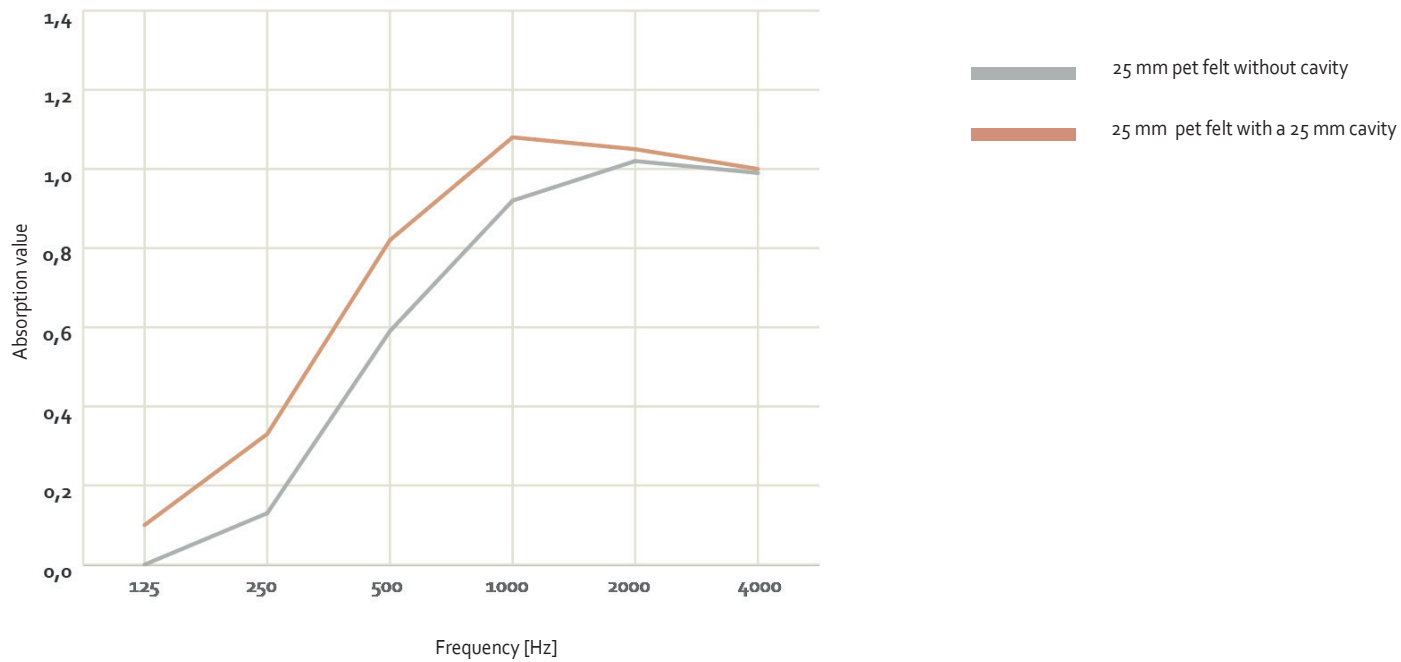

Product sheet Panel 25 mm

About the product

EASYfelt Panel 25 mm are individual acoustic panels available in 2 colours. And in three standard sizes, but customisation is also possible on request! The PET felt panels are also available as a basic panel with or without self-adhesive backing. Possible with facet edge and straight edge.

Material

Pressed PET felt of which at least 50% consists of recycled material. Also recyclable.

Size

Four standard sizes:

- 100 x 50 cm
- 100 x 100 cm
- 200 x 100 cm
- 207 x 102 cm

Would you like a different size? No problem, contact us for the possibilities.

Product sheet Panel 25 mm

Measurement data

Measured in a reverberation chamber at TU Delft (Delft University of Technology) in collaboration with Cauberg-Huygen.

The absorption values are measured according to NEN-EN-ISO 354:2003.

Colour overview

PET felt 25 mm

Dark Grey

Silver Grey